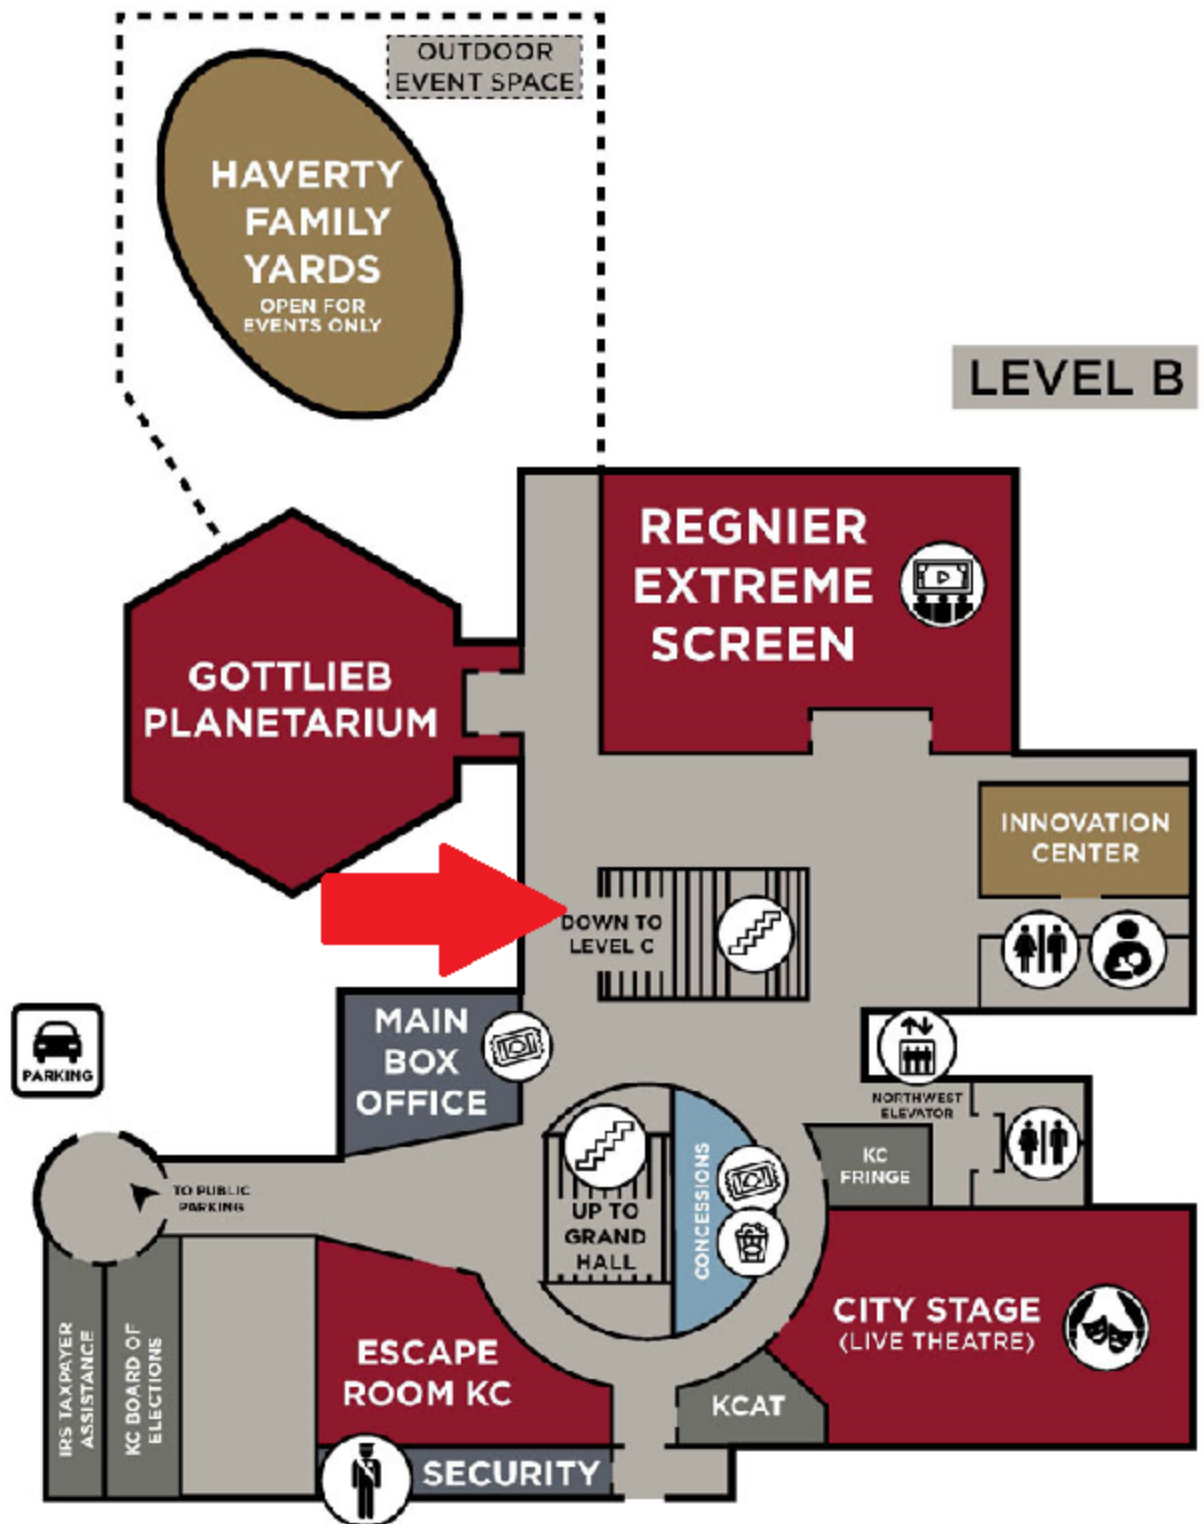

UNION STATION KANSAS CITY BUILDING DIRECTORY

LEVEL 1/
GRAND HALL

- FREIGHT HOUSE
BRIDGE ACCESS**
- JACK STACK BARBECUE
 - LIDIA'S
 - GRÜENAUER
 - CROSSROADS DISTRICT

- ATTRACTIONS
- DINING
- SERVICES
- EVENT SPACE
- SHOPPING
- TENANTS

- RESTROOMS
- ELEVATORS
- TRANSIT

UNION STATION KANSAS CITY BUILDING DIRECTORY

	ATTRactions		SERVICES		SHOPPING
	DINING		EVENT SPACE		TENANTS

	RESTROOMS		ELEVATORS		TRANSIT
--	-----------	--	-----------	--	---------

UNION STATION KANSAS CITY BUILDING DIRECTORY

LEVEL C

DESTINATION

ATTRactions	SERVICES	SHOPPING
DINING	EVENT SPACE	TENANTS

RESTROOMS	ELEVATORS	TRANSIT
-----------	-----------	---------