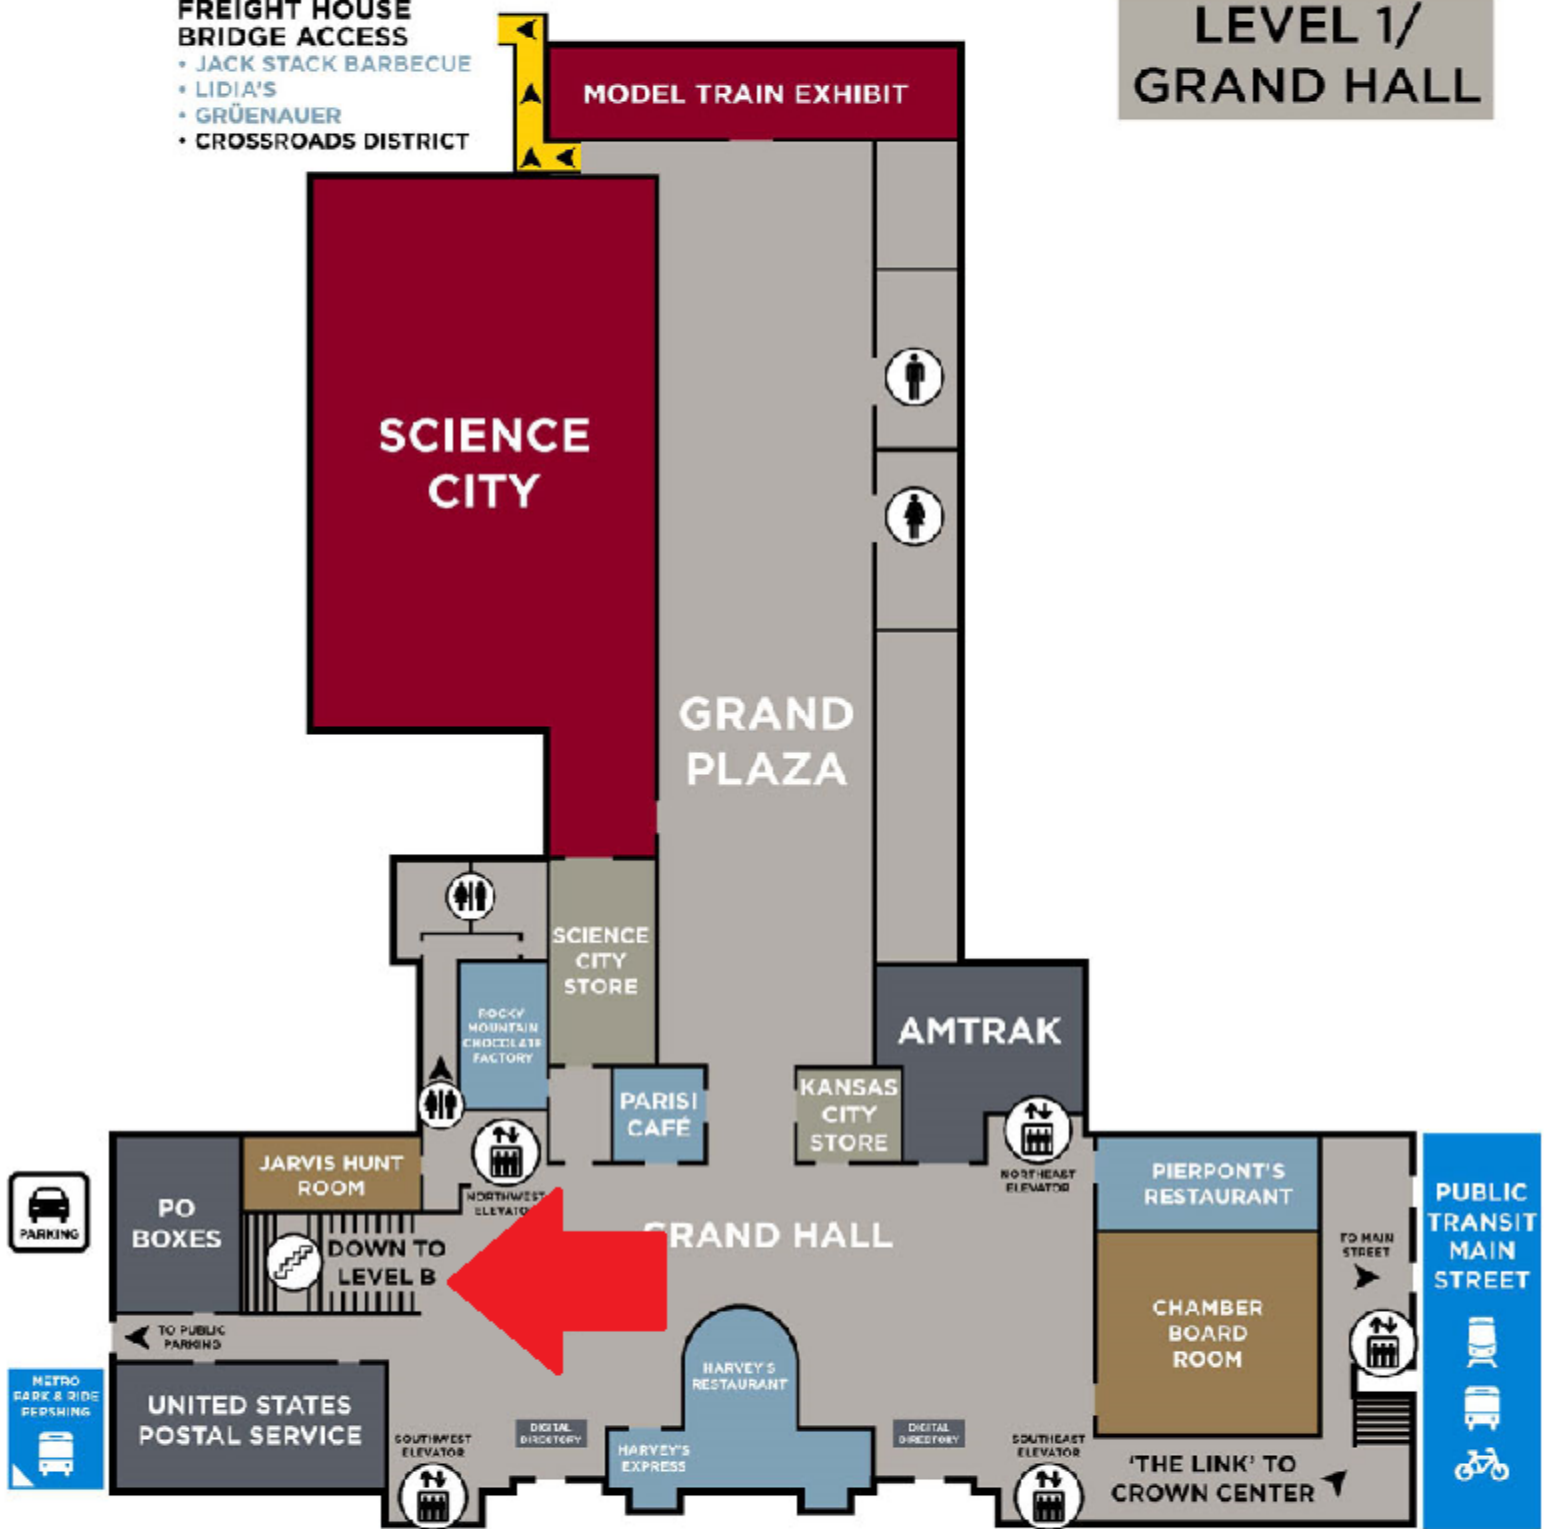

UNION STATION KANSAS CITY BUILDING DIRECTORY

LEVEL 1/
GRAND HALL

- FREIGHT HOUSE
BRIDGE ACCESS**
- JACK STACK BARBECUE
 - LIDIA'S
 - GRÜENAUER
 - CROSSROADS DISTRICT

- ATTRACTIONS
- DINING
- SERVICES
- EVENT SPACE
- SHOPPING
- TENANTS

- RESTROOMS
- ELEVATORS
- TRANSIT

UNION STATION KANSAS CITY BUILDING DIRECTORY

	ATTRactions		SERVICES		SHOPPING
	DINING		EVENT SPACE		TENANTS

	RESTROOMS		ELEVATORS		TRANSIT
--	-----------	--	-----------	--	---------

UNION STATION KANSAS CITY BUILDING DIRECTORY

LEVEL C

DESTINATION

ATTRactions	SERVICES	SHOPPING
DINING	EVENT SPACE	TENANTS

RESTROOMS	ELEVATORS	TRANSIT
-----------	-----------	---------